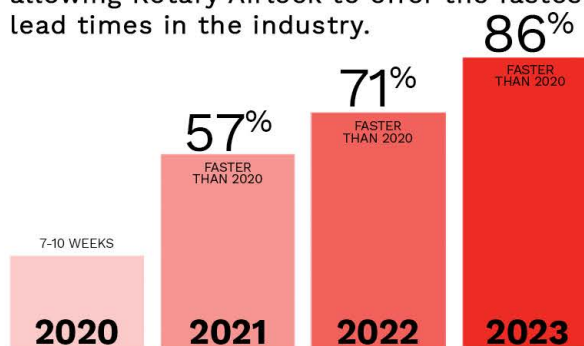

Rotary Airlock was able to help one of the largest Ethanol producers in America by standardizing their bearings. Initially, they had 28 different bearings at 13 sites across the US. Rotary Airlock standardized ALL of their valves COMPANY WIDE to just 1 bearing style.

(Rotary Airlock's standardization options are maintained and changed IN-LINE, saving them even more downtime, labor, and maintenance costs too.)

SEAL SYSTEMS & UPGRADES

Our proprietary MAP Seal System is the industry's longest-lasting seal system. It can be changed IN-LINE in under 15 minutes and be added to ANY new or rebuilt valve regardless of the original manufacturer.

PACKAGES

We have simple, straightforward packages tailored specifically for your industry and production standards. Giving you the valve you NEED, not just what is on the shelf.

LEAD TIMES

While many (if not most) manufacturers have supply chain issues and lead times that have reached some incredible lengths over the past two years, the efforts and consistency of Rotary Airlock's team during those same 24 months have SPED UP our lead times by 86% allowing Rotary Airlock to offer the fastest lead times in the industry.