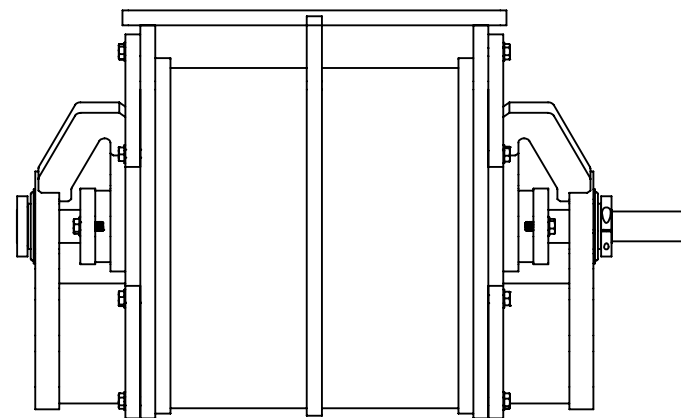

INLET VIEW

NO OUTLET VIEW

DRIVE VIEW

KYLE HERREN
DIRECT LINE: 815.564.1717
ROTARY AIRLOCK: 800.883.8955
KHERREN@ROTARYAIRLOCK.COM

**RAS SBO-151 1314 4IN
RA# 00000**

SUBMITTED FOR CUSTOMER REVIEW/APPROVAL