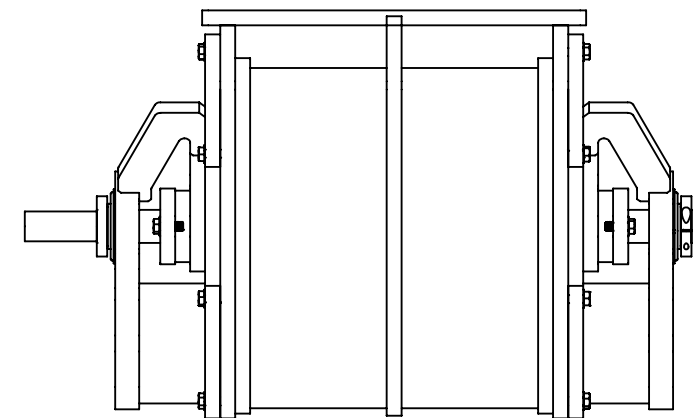

INLET VIEW

NO OUTLET VIEW

DRIVE VIEW

KYLE HERREN
DIRECT LINE: 815.564.1717
ROTARY AIRLOCK: 800.883.8955
KHERREN@ROTARYAIRLOCK.COM

**RAS SBO-151 1314 4IN
RA# 00000**

SUBMITTED FOR CUSTOMER REVIEW/APPROVAL