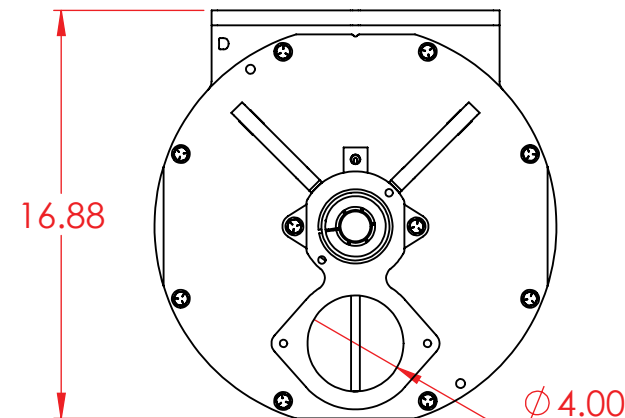

INLET VIEW

NO OUTLET VIEW

DRIVE VIEW

KYLE HERREN
DIRECT LINE: 815.564.1717
ROTARY AIRLOCK: 800.883.8955
KHERREN@ROTARYAIRLOCK.COM

**RAS SBO-151 1314 4IN
RA# 00000**

SUBMITTED FOR CUSTOMER REVIEW/APPROVAL