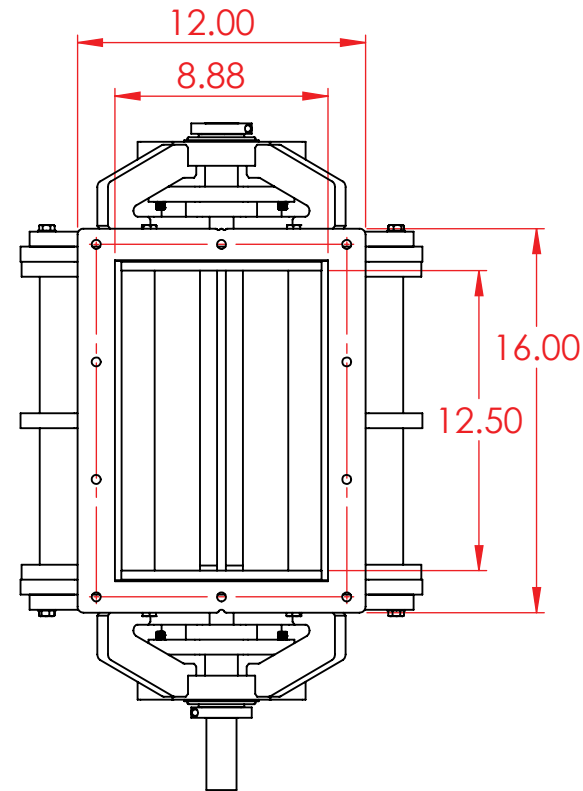

INLET VIEW

NO OUTLET VIEW

DRIVE VIEW

KYLE HERREN
DIRECT LINE: 815.564.1717
ROTARY AIRLOCK: 800.883.8955
KHERREN@ROTARYAIRLOCK.COM

**RAS SBO-151 1314 4IN
RA# 00000**

SUBMITTED FOR CUSTOMER REVIEW/APPROVAL